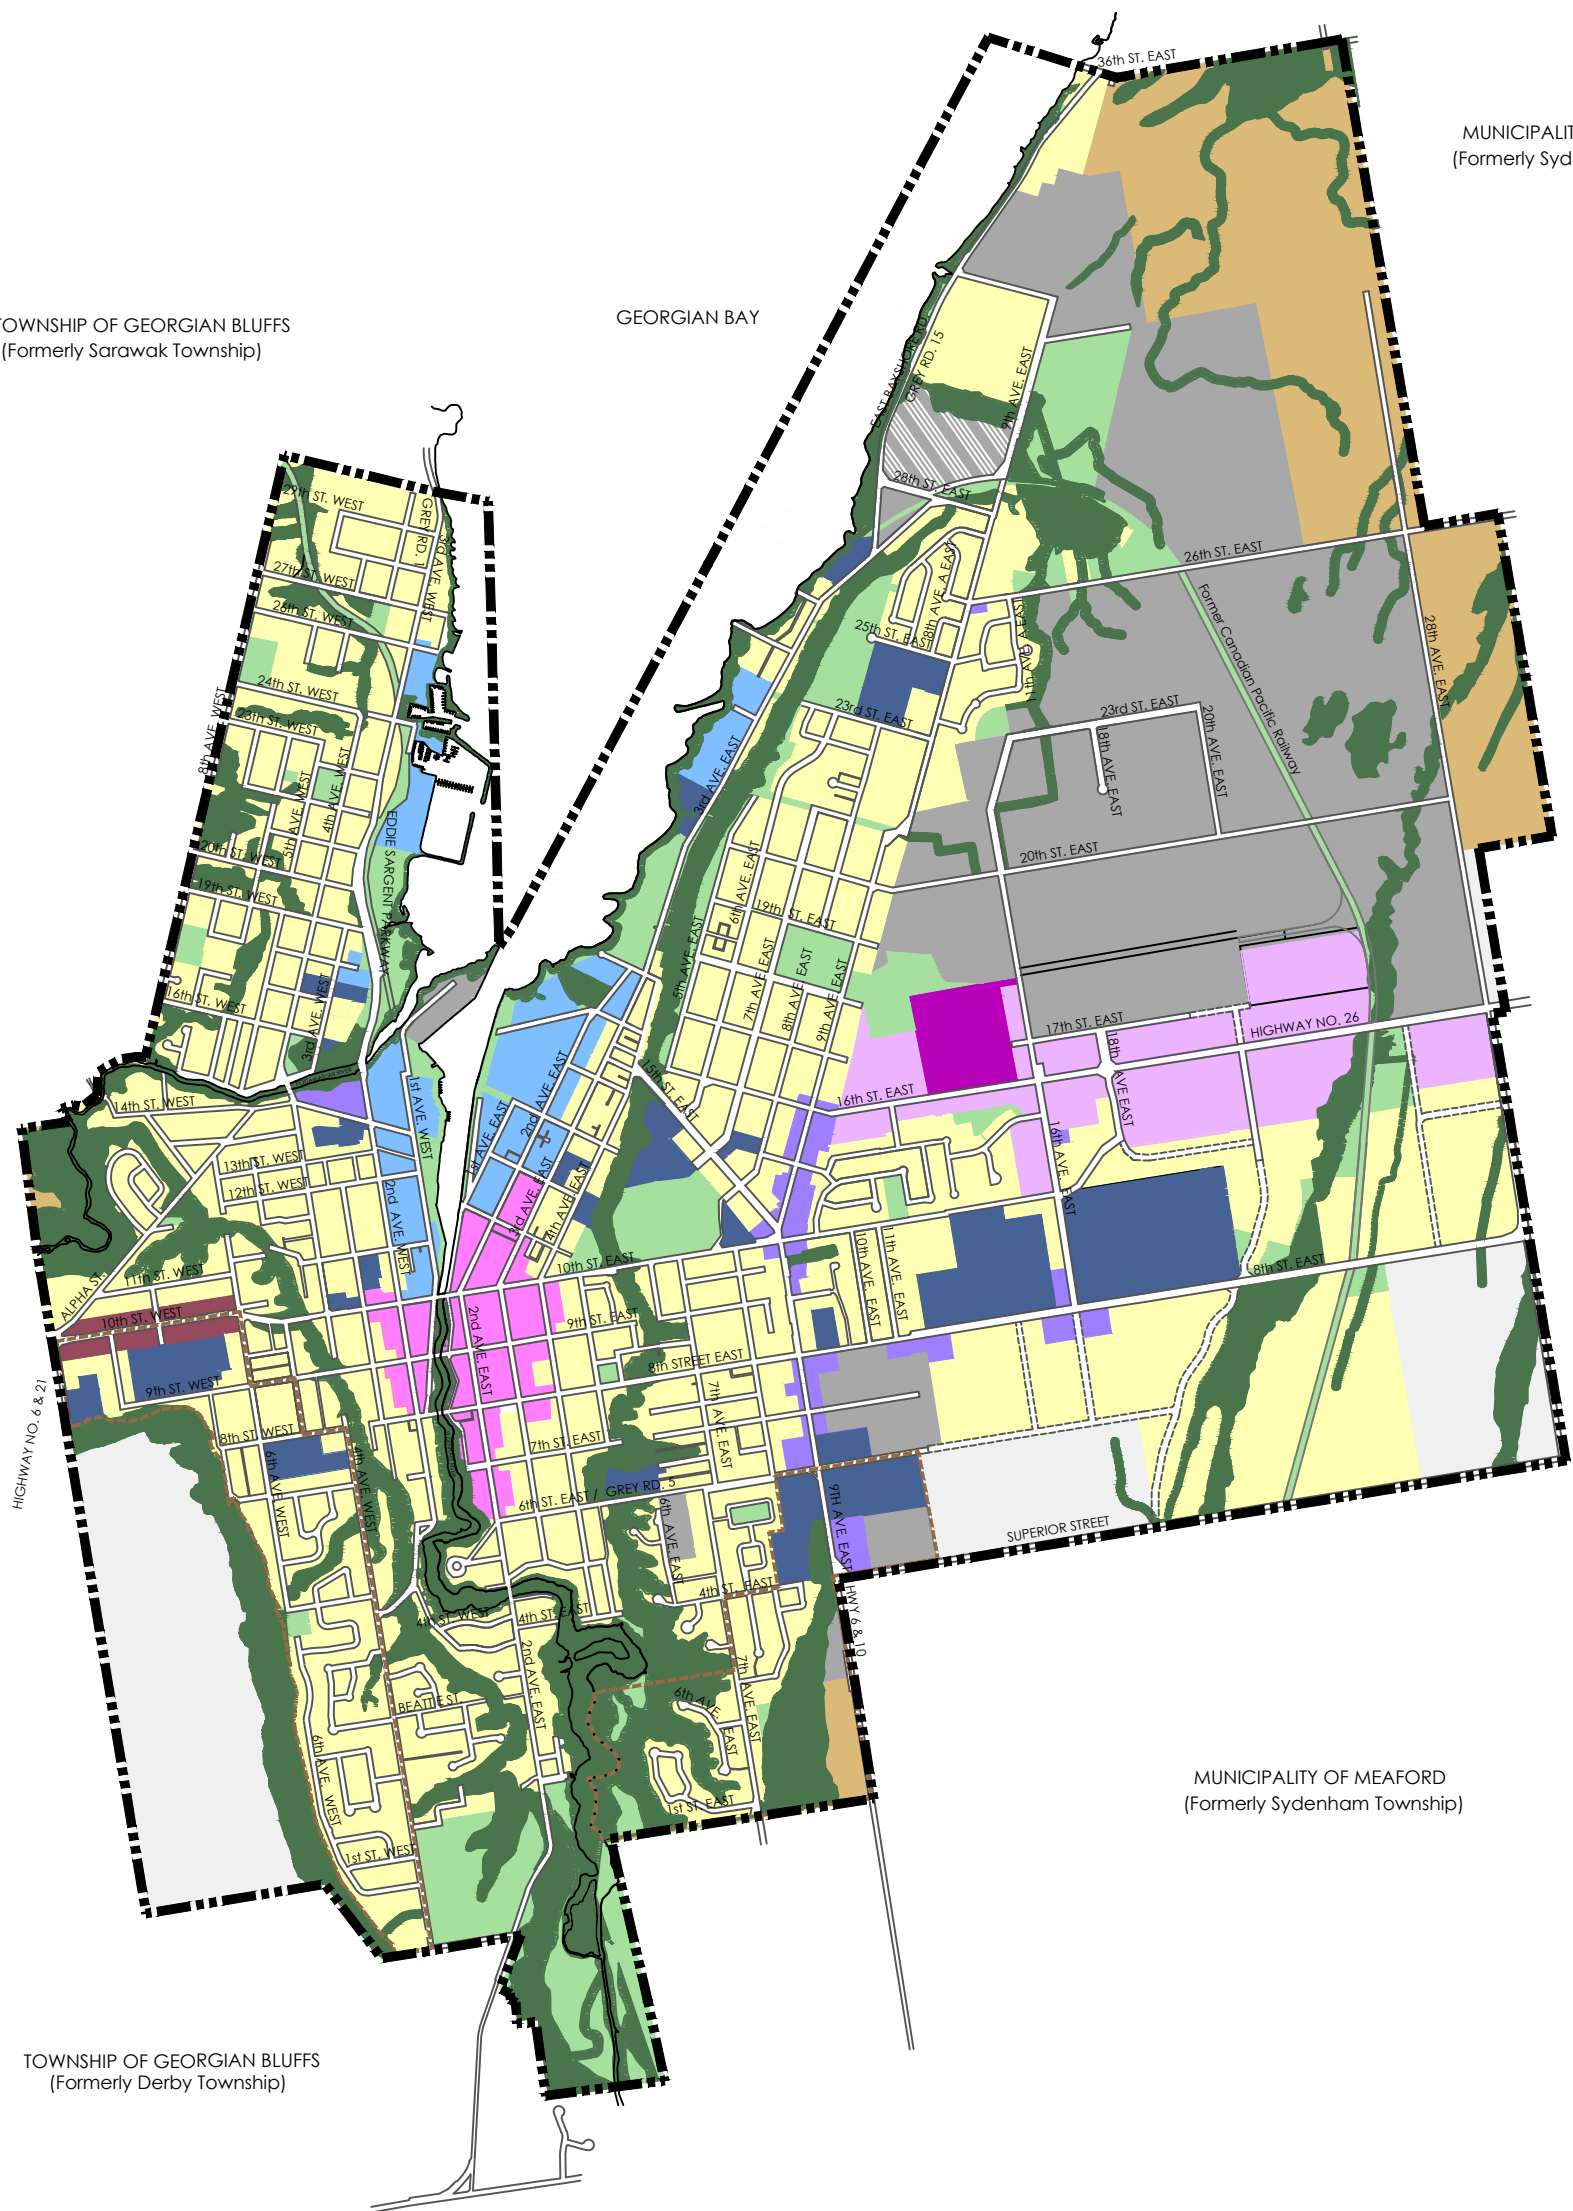

MUNICIPALITY OF MEAFORD
(Formerly Sydenham Township)

TOWNSHIP OF GEORGIAN BLUFFS
(Formerly Sarawak Township)

GEORGIAN BAY

MUNICIPALITY OF MEAFORD
(Formerly Sydenham Township)

TOWNSHIP OF GEORGIAN BLUFFS
(Formerly Derby Township)

Legend

- | | |
|--|--|
|  Residential |  Open Space |
|  River District Commercial |  Rural |
|  Regional Shopping Centre |  Hazard Lands |
|  East City Commercial |  Niagara Escarpment Plan Area |
|  West City Commercial |  Niagara Escarpment Plan Area - Urban |
|  Arterial Commercial |  Planned Road |
|  Waterfront Mixed Use | |
|  Industrial Transitional | |
|  Employment | |
|  Institutional | |

Schedule 'A'

Official Plan
City of Owen Sound
Land Use Plan

May 2021
1:28,000