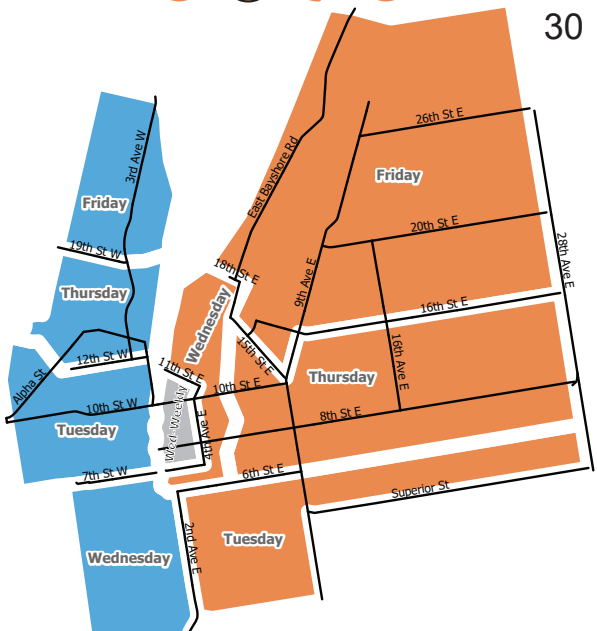

September

Sun	Mon	Tue	Wed	Thu	Fri	Sat
	1	2	3	4	5	6
7	8	9	10	11	12	13
14	15	16	17	18	19	20
21	22	23	24	25	26	27
28	29	30				

October

Sun	Mon	Tue	Wed	Thu	Fri	Sat
			1	2	3	4
5	6	7	8	9	10	11
12	13	14	15	16	17	18
19	20	21	22	23	24	25
26	27	28	29	30	31	

November

Sun	Mon	Tue	Wed	Thu	Fri	Sat
						1
2	3	4	5	6	7	8
9	10	11	12	13	14	15
16	17	18	19	20	21	22
23	24	25	26	27	28	29
30						

December

Sun	Mon	Tue	Wed	Thu	Fri	Sat
	1	2	3	4	5	6
7	8	9	10	11	12	13
14	15	16	17	18	19	20
21	22	23	24	25	26	27
28	29	30	31	Thurs. Dec. 25 route will be collected on Mon. Dec. 22 and Thurs. Jan. 1, 2026 will be collected on Mon. Dec. 29		

Legend:

- West Side Collection
- East Side Collection
- Downtown Core - Weekly Collection
- ▲ Household Hazardous Waste Days
- ▨ Goods Exchange Days

For an East side only (orange), West side only (blue) calendar, or to search what day your collection is based on your address, please scan the QR code or visit OwenSound.ca/Waste

Leaf & Yard Waste Site

- Open daily, Spring until second Monday in January.
- Must drop yard waste off at the **Leaf & Yard Waste site at 2450 28th Avenue East** (there is no curbside pickup).
- Accepted items include leaves, grass clippings, plants, branches, and shrubs up to 15 cm in diameter
- Mulch and screened compost available for pick up while quantities last
- For more information, including Backyard Composting tips, visit **OwenSound.ca/Compost**.